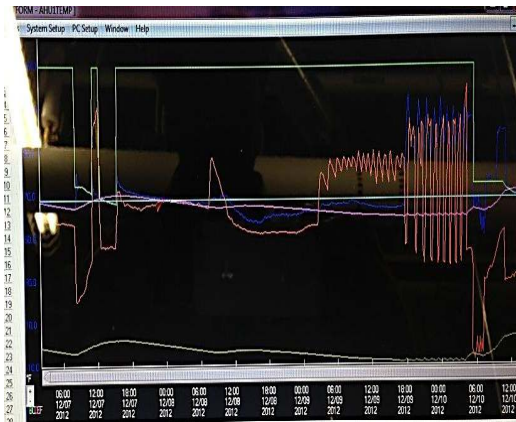

Diagnostics