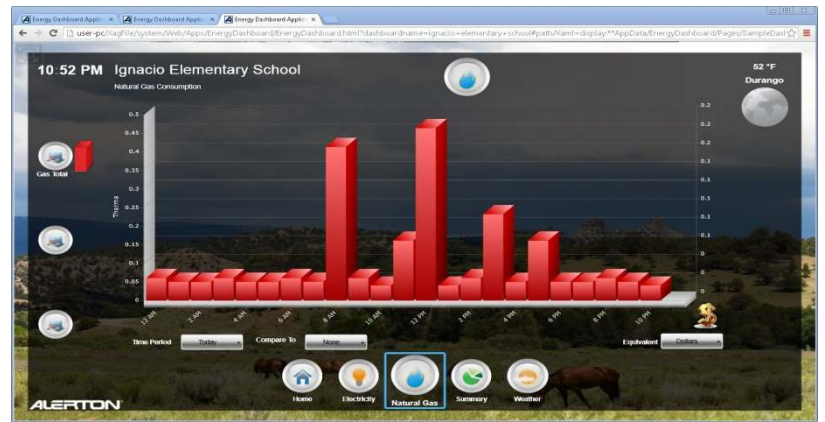

Diagnostics