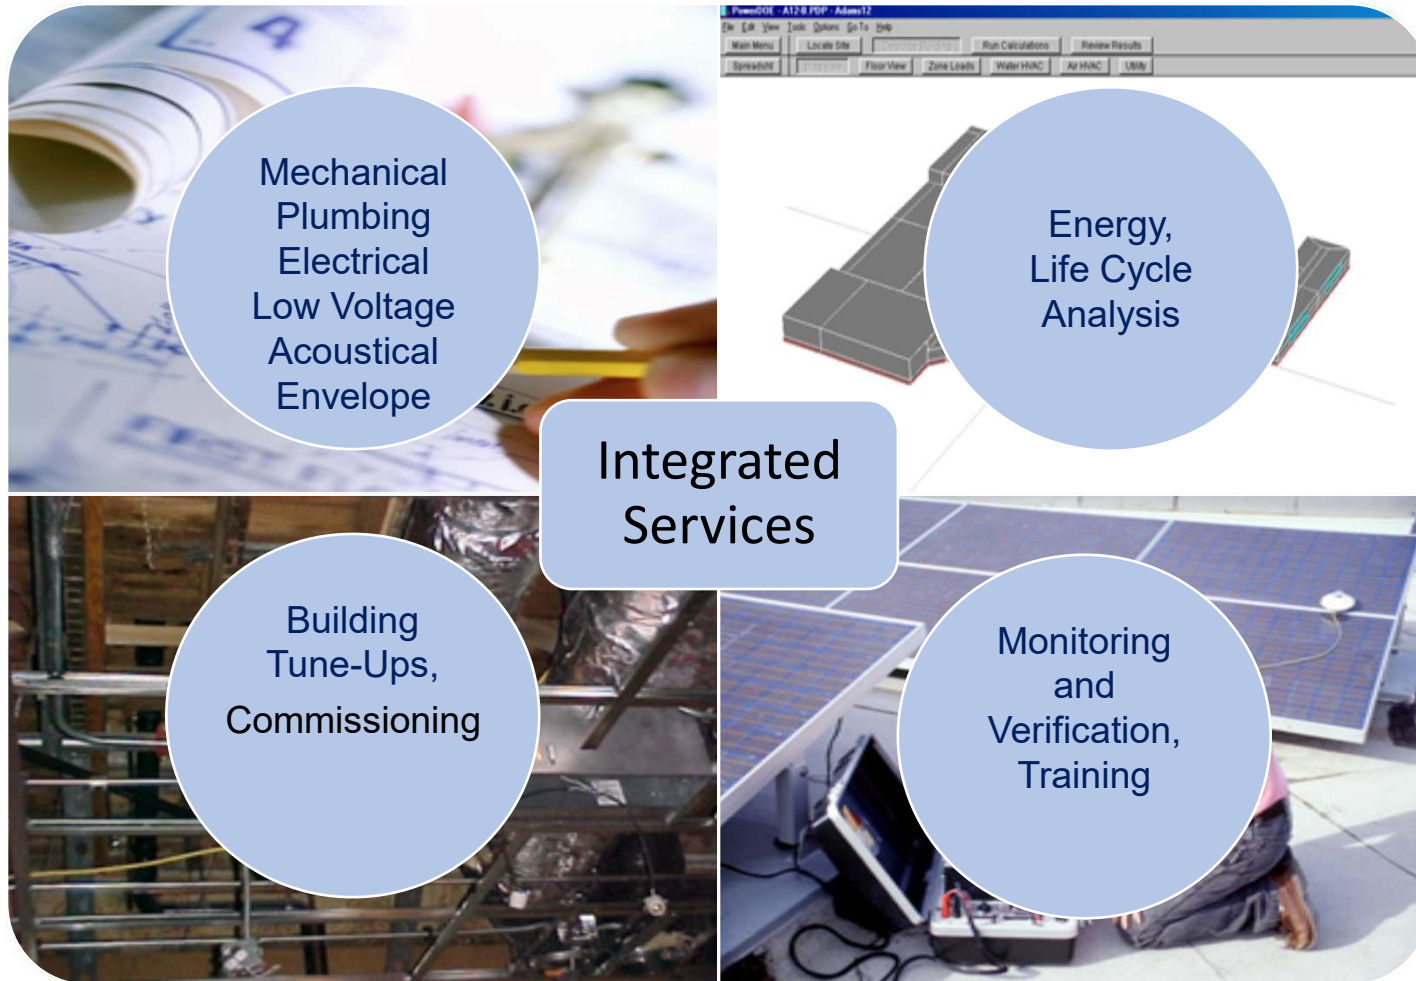

Areas of Expertise