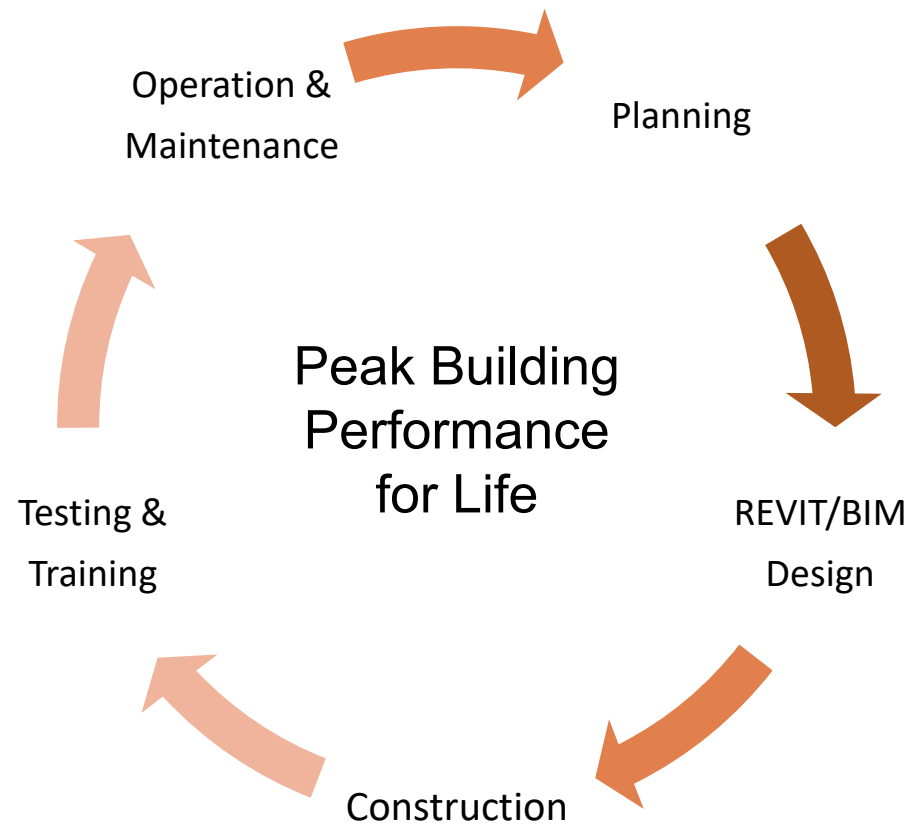

Areas of Expertise